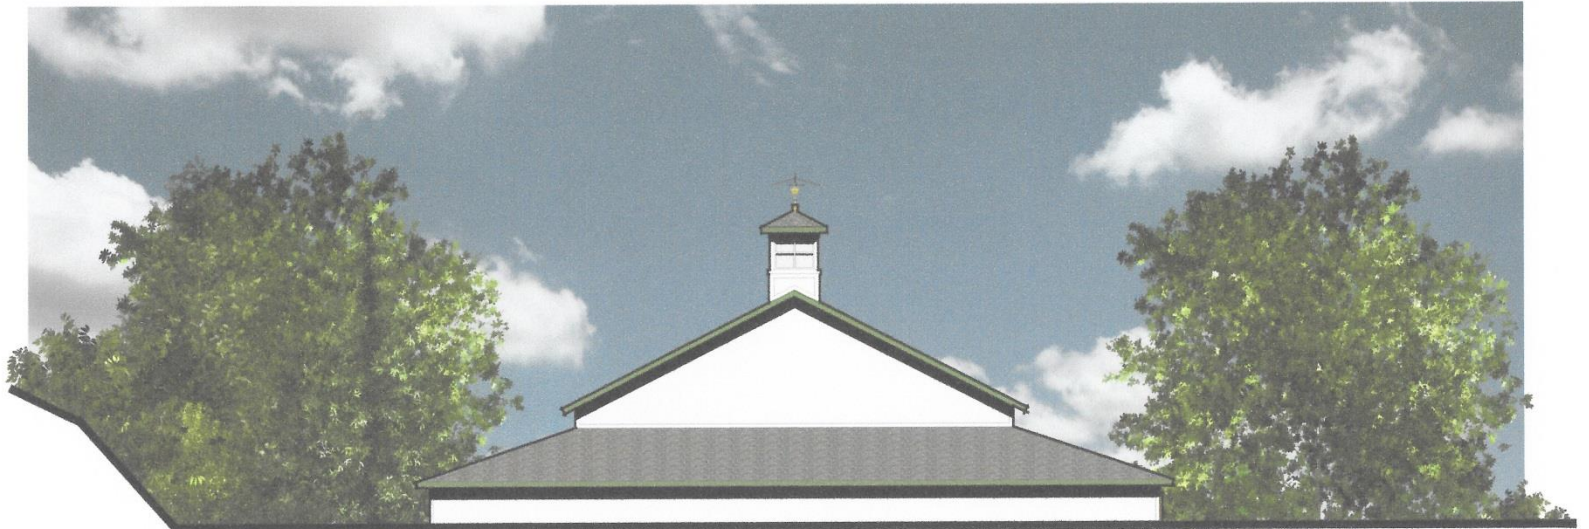

Town of Newbury, NH
Fire Station
Bald Sunapee Site

February 5, 2018

Conceptual Site Plan

Conceptual
Floor Plan

Reference
North

Conceptual West Elevation

Conceptual North Elevation

Proposed Newbury Fire Station
Tennant Goucher Architects

Newbury, NH
2018

Conceptual East Elevation

Proposed Newbury Fire Station
Tennant Goucher Architects

Newbury, NH
2018

Conceptual South Elevation

Existing Aerial View

Proposed Newbury Fire Station
Tennant Goucher Architects

Newbury, NH
2018

Conceptual Aerial View

Proposed Newbury Fire Station
Tennant Goucher Architects

Newbury, NH
2018

Existing Street View

Proposed Newbury Fire Station
Tennant Goucher Architects

Newbury, NH
2018

Conceptual Street View

Proposed Newbury Fire Station
Tennant Goucher Architects

Newbury, NH
2018