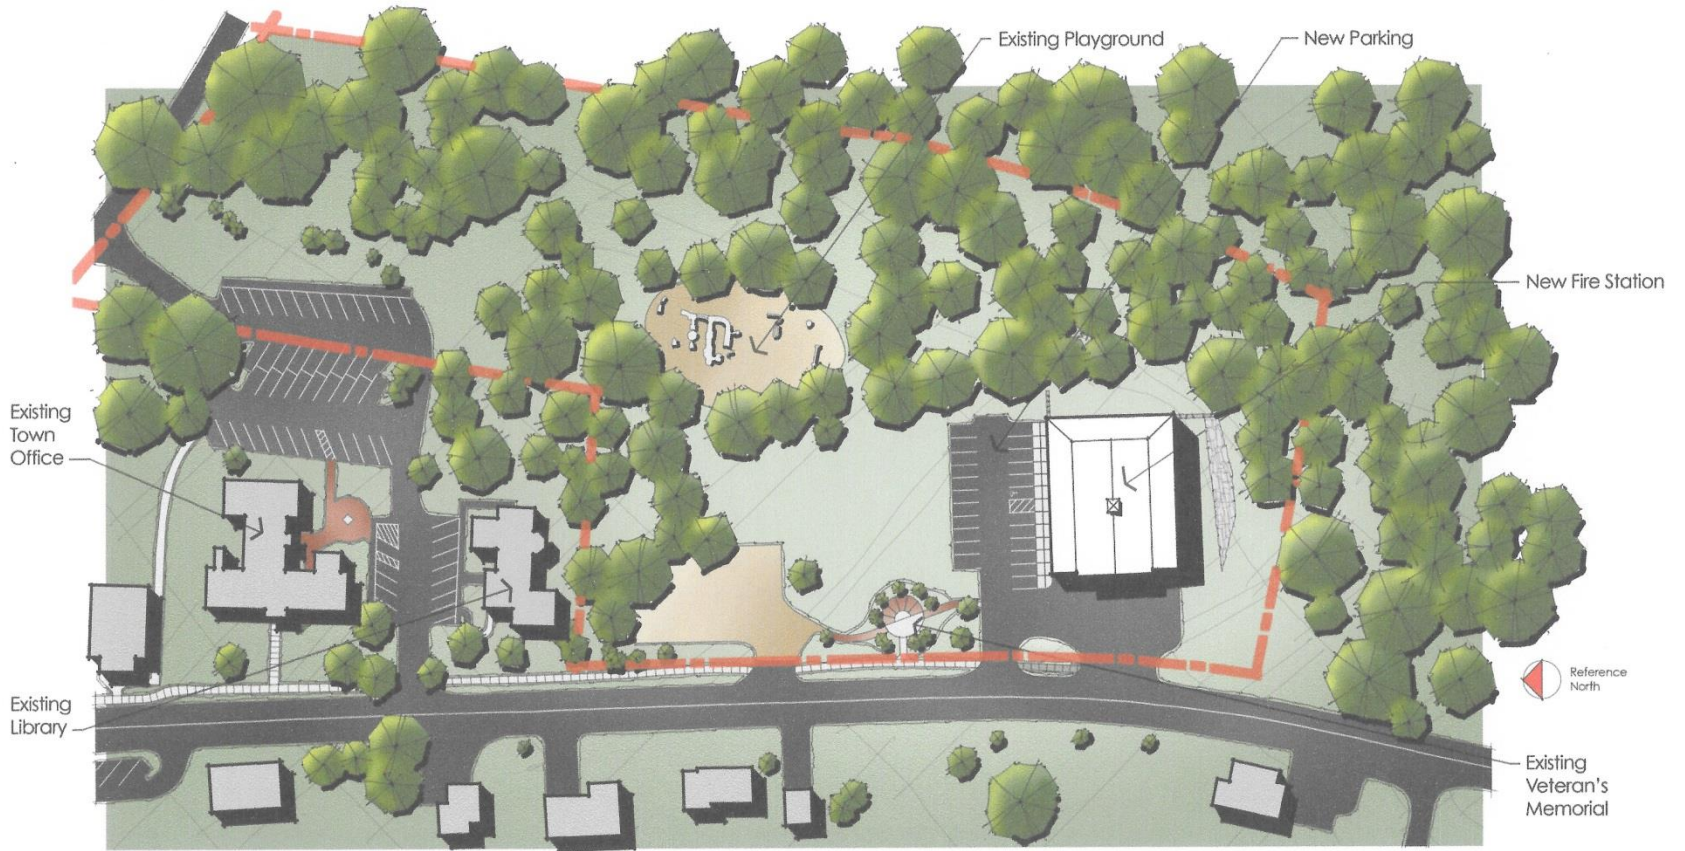

Town of Newbury, NH
Fire Station
Bald Sunapee Site

February 5, 2018

Conceptual Site Plan

Conceptual
Floor Plan

Reference
North

Conceptual West Elevation

Conceptual North Elevation

Proposed Newbury Fire Station
Tennant Goucher Architects

Newbury, NH
2018

Conceptual East Elevation

Proposed Newbury Fire Station
Tennant Goucher Architects

Newbury, NH
2018

Conceptual South Elevation

Existing Aerial View

Proposed Newbury Fire Station
Tennant Goucher Architects

Newbury, NH
2018

Conceptual Aerial View

Proposed Newbury Fire Station
Tennant Goucher Architects

Newbury, NH
2018

Existing Street View

Proposed Newbury Fire Station
Tennant Goucher Architects

Newbury, NH
2018

Conceptual Street View

Proposed Newbury Fire Station
Tennant Goucher Architects

Newbury, NH
2018